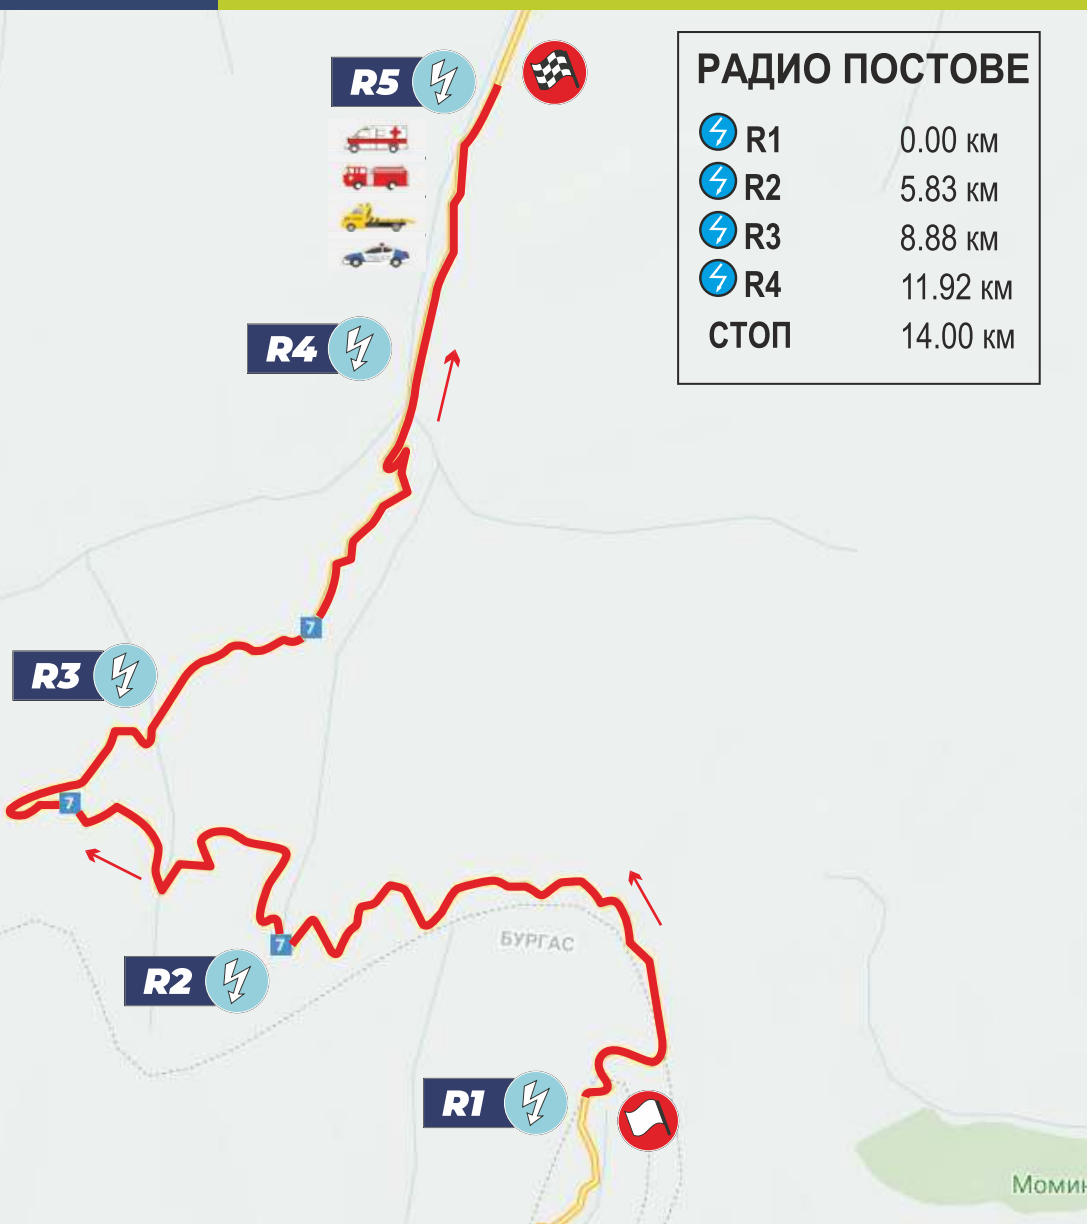

РАДИО ПОСТОВЕ

| | | |
|--|------|----------|
| | R1 | 0.00 км |
| | R2 | 5.83 км |
| | R3 | 8.88 км |
| | R4 | 11.92 км |
| | СТОП | 14.00 км |

| | | | | | |
|--|------------------|--|--------------|--|-----------------|
| | Special Stage | | Time Control | | Ambulance |
| | Road Section | | SS Start | | Fire Truck |
| | Evacuation Route | | SS Final | | Road Assistance |
| | Direction | | Radio Point | | Police |